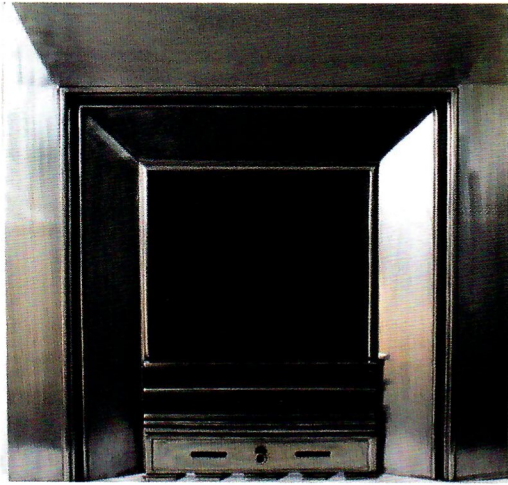

Interiors

Godwin