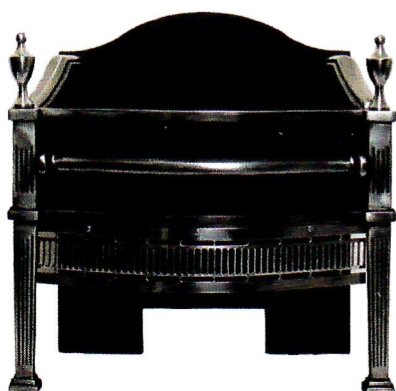

Cast Iron Fire Baskets

Cadogan