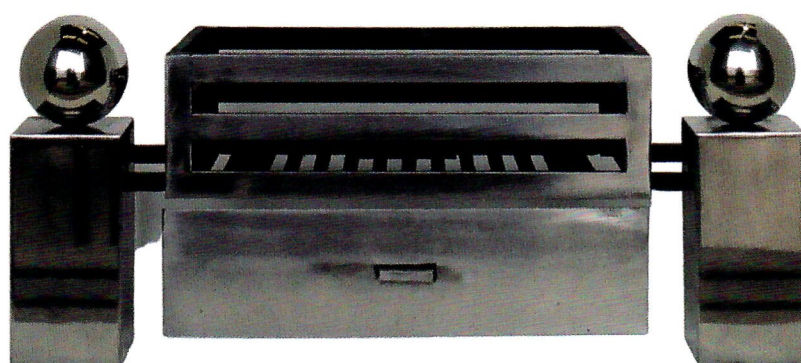

## Modern Steel

Width	Height	Depth
495mm	381mm	254mm