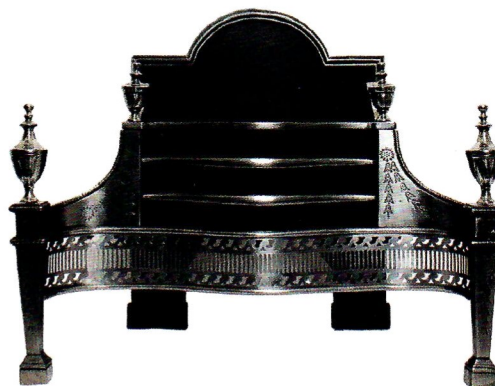

Cast Iron Fire Baskets

Berkeley