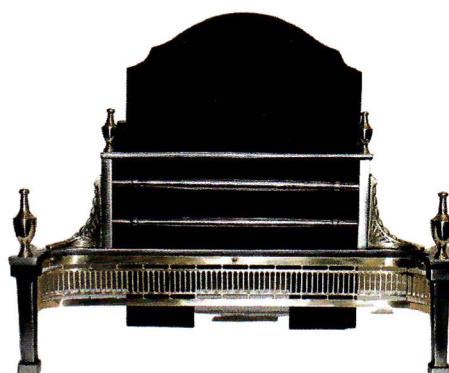

Dorchester