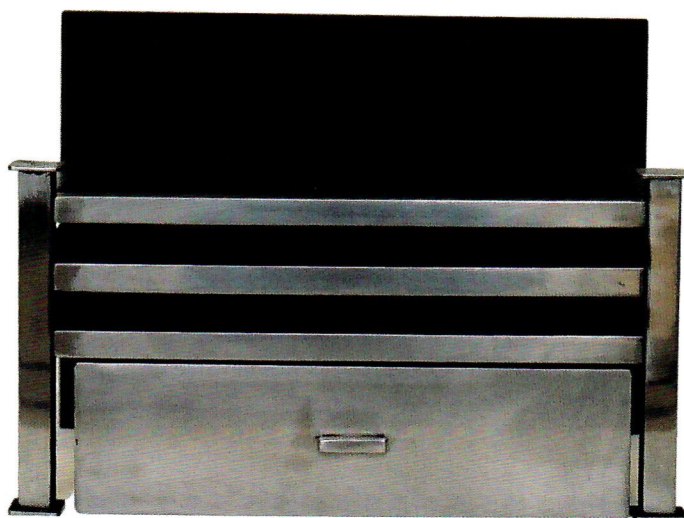

Steel Fire Baskets

Modern Steel

Width	Height	Depth
495mm	381mm	254mm